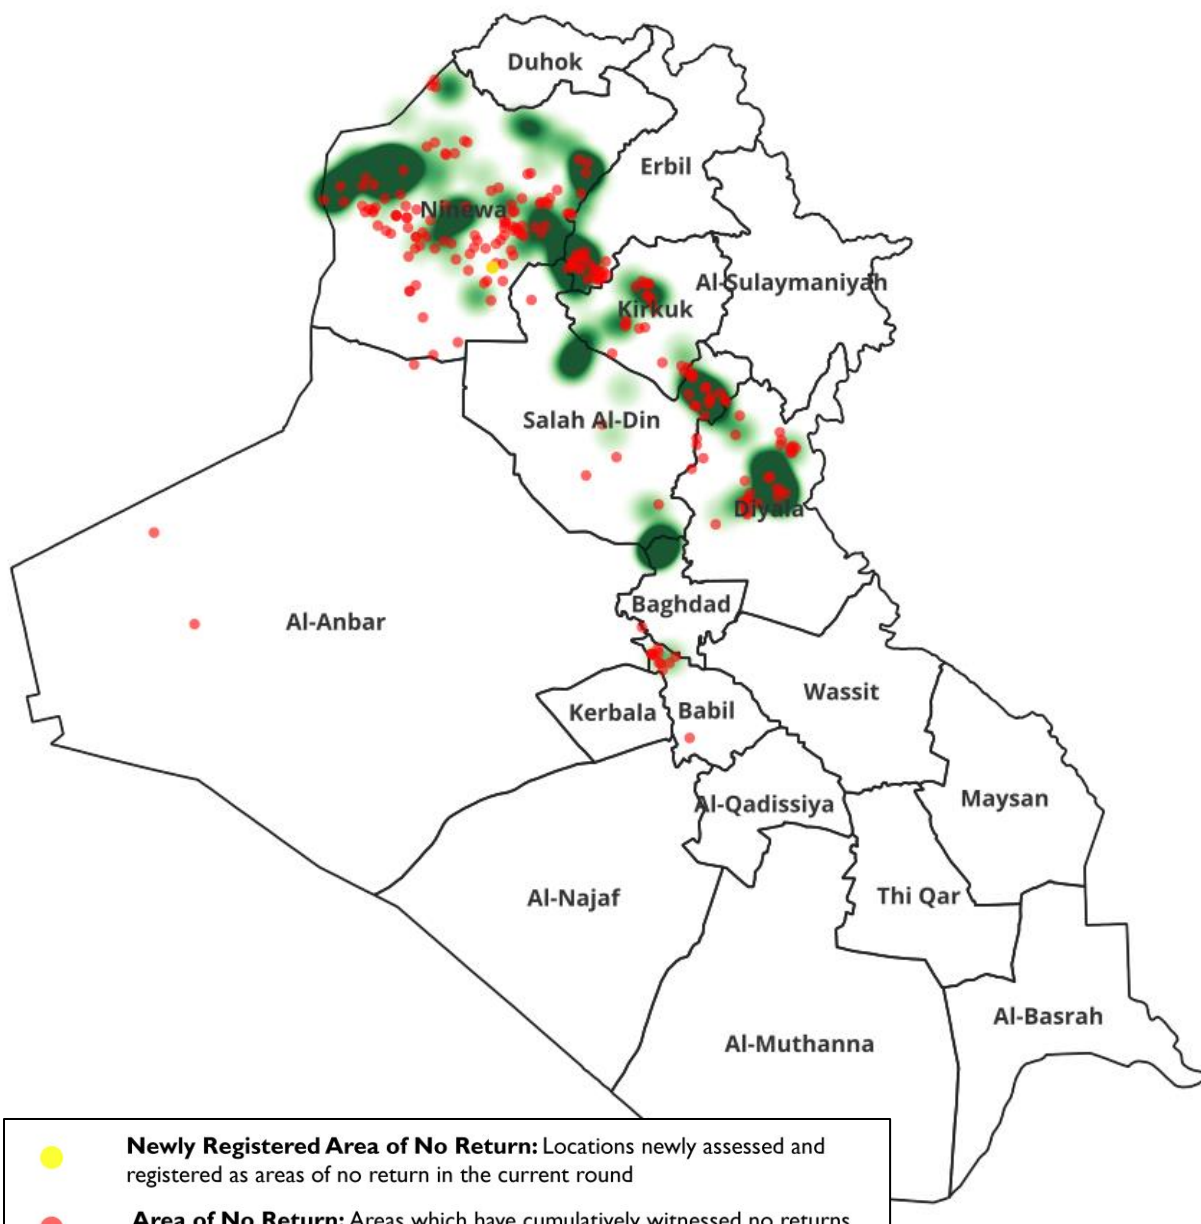

Areas of No Return - October 2024

- **Newly Registered Area of No Return:** Locations newly assessed and registered as areas of no return in the current round
- **Area of No Return:** Areas which have cumulatively witnessed no returns since first assessed
- **Area of Return:** Areas previously registered as an area of no return and have since been removed either in current or previous rounds of assessments
- Governorates boundaries**
- District boundaries**

Assessments of Areas of No Return began in August 2018, updated every two months. For each update:

1. New locations may be registered as no return as they become known to assessment teams.
2. Locations of no return may be removed from the list if they have witnessed returns since the last round. Once a location is removed, they remain off the list.

Reported reasons for no return fall into two main categories

- a) Security reasons, including instability or inaccessibility
- b) Housing damage and lack of services and infrastructure

Summary of Areas of No Return			
Governorate	No. of Districts	No. of Sub-districts	No. of locations with no return
Ninewa	6	15	109
Diyala	5	7	38
Erbil	1	2	31
Salah Al-Din	5	7	21
Kirkuk	4	5	17
Babylon	1	2	12
Anbar	2	3	3
7	24	41	231